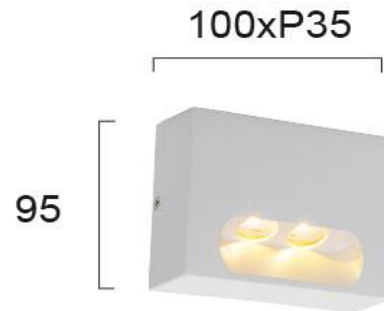

Product Datasheet

Code	4261400
Description	Wall Lamp White L:100 Poros
Family	POROS
Type	WALL LIGTHS
Type of Lamp	LED module
Watt	2W
Volt	220-240 VAC
Hertz	50-60 Hz
Class	I
IP	IP54
Environment	Outdoor
Color	WHITE
Material	ALUMINIUM
Length	L:100
Height	H:95
Width	P:35
Kelvin	3000K
Lumen	86 Lm
Beam Angle	BEAM ANGLE 70*
Dimmable	Non-Dimmable