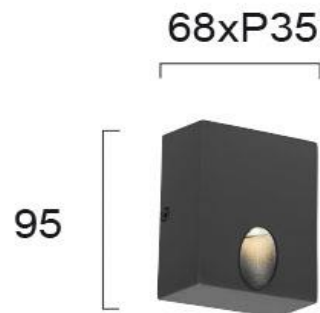

Product Datasheet

Code	4261301
Description	Wall Lamp dark Grey L:68 Poros
Family	POROS
Type	WALL LIGTHS
Type of Lamp	LED module
Watt	3W
Volt	220-240 VAC
Hertz	50-60 Hz
Class	I
IP	IP54
Environment	Outdoor
Color	ANTHRACITE
Material	ALUMINIUM
Length	L:68
Height	H:95
Width	P:35
Kelvin	3000K
Lumen	92 Lm
Beam Angle	BEAM ANGLE 60*
Dimmable	Non-Dimmable