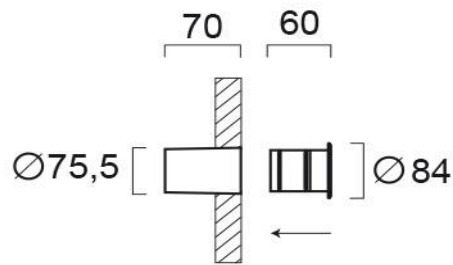

Product Datasheet

Code	4261100
Description	Recessed Spot Round Serifos
Family	SERIFOS
Type	WALL LIGTHS
Type of Lamp	LED module
Watt	3W
Volt	220-240 VAC
Hertz	50-60 Hz
Class	I
IP	IP54
Environment	Outdoor
Color	ANTHRACITE
Material	ALUMINIUM
Length	D:84
Height	
Width	P:60
Kelvin	3000K
Lumen	146 Lm
Beam Angle	BEAM ANGLE 50*
Dimmable	Non-Dimmable