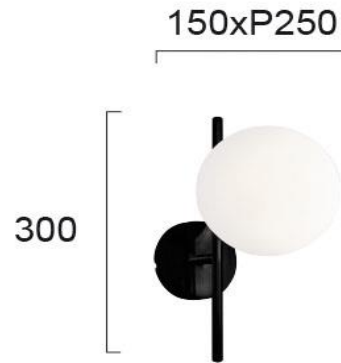

Product Datasheet

Code	4260100
Description	Wall Lamp Floris
Family	FLORIS
Type	WALL LIGTHS
Type of Lamp	E27
Watt	1 x MAX 25W
Volt	220-240 VAC
Hertz	50-60 Hz
Class	I
IP	IP20
Environment	Indoor
Color	WHITE / BLACK
Material	GLASS / ELECTROSTATIC PAINTED STEEL
Length	D:150
Height	H:300
Width	P:215