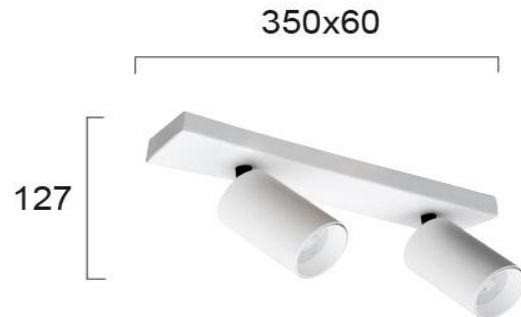

Product Datasheet

Code	4259700
Description	Spot Light White Stage
Family	STAGE
Type	SPOTLIGHTS
Type of Lamp	GU10 LED
Watt	2 x MAX 13W
Volt	220-240 VAC
Hertz	50-60 Hz
Class	I
IP	IP20
Environment	Indoor
Color	WHITE
Material	ALUMINIUM
Length	L:600
Height	H:127
Width	W:60