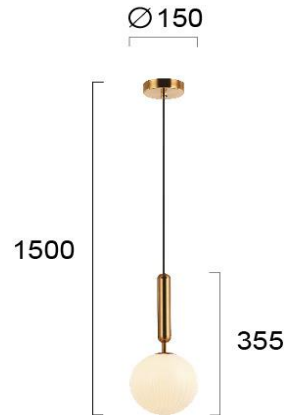

Product Datasheet

Code	4259300
Description	Pendant Light Jolin
Family	JOLIN
Type	PENDANT
Type of Lamp	G9 LED
Watt	1 x Max 5W
Volt	220-240 VAC
Hertz	50-60 Hz
Class	Class II
IP	IP20
Environment	Indoor
Color	OPAL
Material	GLASS / ALUMINIUM / STEEL
Length	D:150
Height	H:1500
Width	D:100 x 25