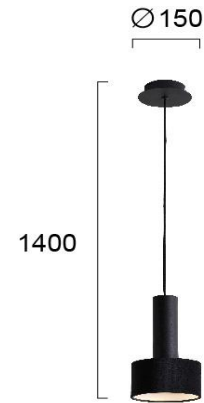

Product Datasheet

Code	4258301
Description	Pendant Light Black Arietta
Family	ARIETTA
Type	PENDANT
Type of Lamp	GU10
Watt	MAX 40W
Volt	220-240 VAC
Hertz	50-60 Hz
Class	II
IP	IP20
Environment	Indoor
Color	BLACK VELVET / BLACK
Material	FABRIC SHADE / ELECTROSTATIC PAINTED STEEL
Length	D:150
Height	H:1400
Width	