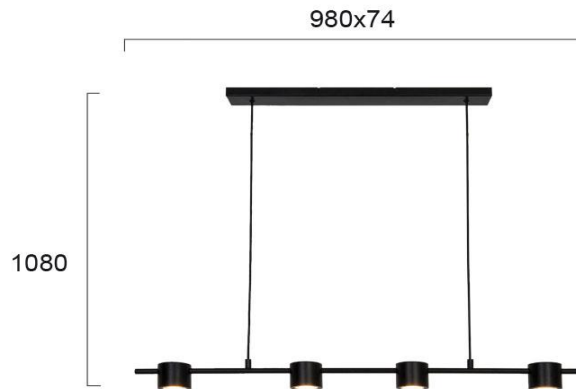

Product Datasheet

| | |
|---------------------|-----------------------------------|
| Code | 4258200 |
| Description | Suspended Light Prima |
| Family | PRIMA |
| Type | PENDANT |
| Type of Lamp | LED module |
| Watt | 20W |
| Volt | 220-240 VAC |
| Hertz | 50-60 Hz |
| Class | II |
| IP | IP20 |
| Environment | Indoor |
| Color | BLACK |
| Material | ELECTROSTATIC PAINTED STEEL |
| Length | L:980 |
| Height | H:1080 |
| Width | W:74 |
| Kelvin | 3000K |
| Lumen | 1435 Lm |
| Beam Angle | BEAM ANGLE 110* , CRI>80 , UGR<22 |
| Dimmable | Non-Dimmable |