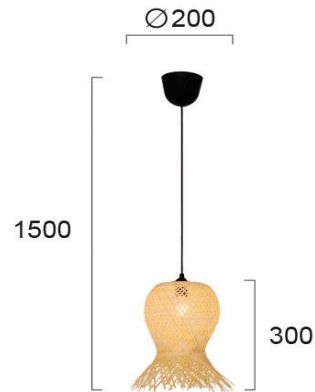

Product Datasheet

Code	4257400
Description	Pendant Light Contessa
Family	CONTESSA
Type	PENDANT
Type of Lamp	E27
Watt	1 x Max 70W
Volt	220-240 VAC
Hertz	50-60 Hz
Class	Class II
IP	IP20
Environment	Indoor
Color	NATURAL / BLACK
Material	RATTAN / PLASTIC
Length	D:200
Height	H:1500
Width	