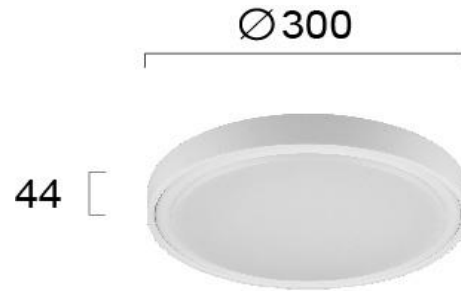

Product Datasheet

Code	4257300
Description	Ceiling Light Anabella
Family	ANABELLA
Type	CEILING
Type of Lamp	LED module
Watt	19W
Volt	220-240 VAC
Hertz	50-60 Hz
Class	II
IP	IP65
Environment	Outdoor
Color	WHITE
Material	PC/ABS
Length	D:300
Height	H:44
Width	
Kelvin	3000K
Lumen	1240 Lm
Beam Angle	Beam angle 110*
Dimmable	Non-Dimmable