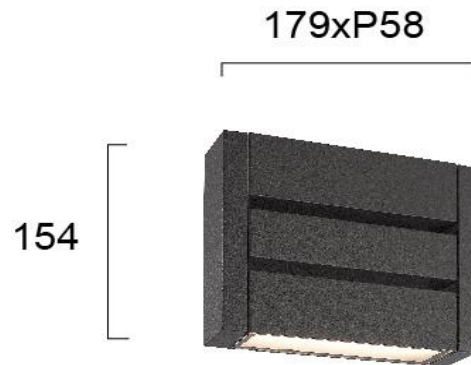

Product Datasheet

Code	4256700
Description	Wall Light DELOS
Family	DELOS
Type	WALL LIGHTS
Type of Lamp	LED modules
Watt	10W
Volt	220-240 VAC
Hertz	50-60 Hz
Class	Class I
IP	IP54
Environment	Outdoor
Color	DARK GREY
Material	ELECTROSTATIC PAINTED ALUMINIUM
Length	L:179
Height	H:154
Width	P:58
Kelvin	3000K
Lumen	742 Lm
Beam Angle	Beam angle 85*
Dimmable	Non-Dimmable