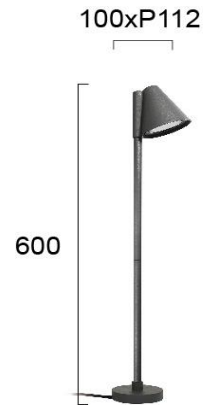

Product Datasheet

Code	4256000
Description	Floor Luminaire Gilbert
Family	GILBERT
Type	FLOOR
Type of Lamp	GU10
Watt	MAX 35W
Volt	220-240 VAC
Hertz	50-60 Hz
Class	I
IP	IP65
Environment	Outdoor
Color	DARK GRAY
Material	ELECTROSTATIC PAINTED ALUMINIUM
Length	D:100
Height	H:600
Width	P:112