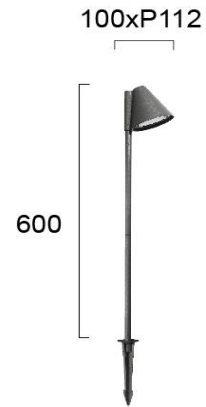

Product Datasheet

Code	4255900
Description	Floor Luminaire with Spike Gilbert
Family	GILBERT
Type	FLOOR
Type of Lamp	GU10
Watt	MAX 35W
Volt	220-240 VAC
Hertz	50-60 Hz
Class	I
IP	IP65
Environment	Outdoor
Color	DARK GRAY
Material	ELECTROSTATIC PAINTED ALUMINIUM
Length	D:100
Height	H:600
Width	P:112