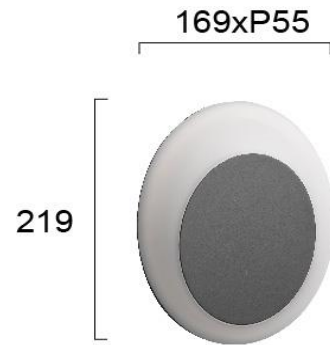

Product Datasheet

Code	4255600
Description	Wall Lamp Erodius
Family	ERODIUS
Type	WALL LIGHTS
Type of Lamp	LED MODULE
Watt	13W
Volt	220-240 VAC
Hertz	50-60 Hz
Class	I
IP	IP65
Environment	Outdoor
Color	DARK GREY
Material	ELECTROSTATIC PAINTED ALUMINIUM/PC
Length	L:169
Height	H:219
Width	P:55
Kelvin	3000K
Lumen	660 Lm
Beam Angle	Beam angle 120*
Dimmable	Non-Dimmable