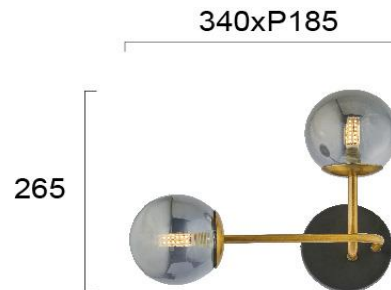

Product Datasheet

Code	4254300
Description	Wall Lamp Fiore
Family	FIORE
Type	WALL LIGTHS
Type of Lamp	G9
Watt	2 x MAX 40W
Volt	220-240 VAC
Hertz	50-60 Hz
Class	I
IP	IP20
Environment	Indoor
Color	MIRROR CHROME / BLACK / GOLD
Material	PLATED STEEL/GLASS
Length	W:340
Height	H:265
Width	P:185