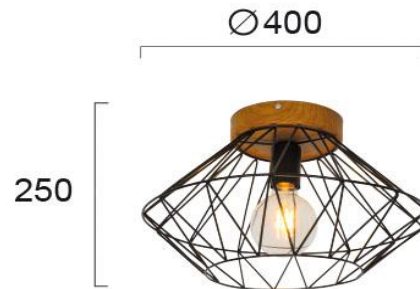

Product Datasheet

Code	4254000
Description	Ceiling Lamp Vega
Family	VEGA
Type	CEILING
Type of Lamp	E27
Watt	MAX 70W
Volt	220-240 VAC
Hertz	50-60 Hz
Class	I
IP	IP20
Environment	Indoor
Color	BLACK
Material	ELECTROSTATIC PAINTED STEEL
Length	D:400
Height	H:250
Width	