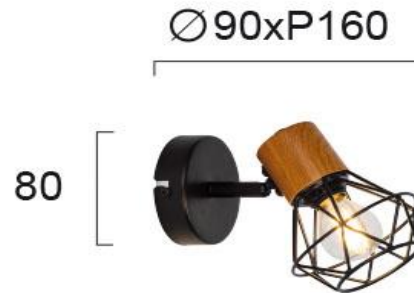

Product Datasheet

Code	4253900
Description	Wall Lamp Vega
Family	VEGA
Type	WALL LIGTHS
Type of Lamp	E14
Watt	MAX 42W
Volt	220-240 VAC
Hertz	50-60 Hz
Class	I
IP	IP20
Environment	Indoor
Color	BLACK
Material	ELECTROSTATIC PAINTED STEEL
Length	D:90
Height	
Width	P:160