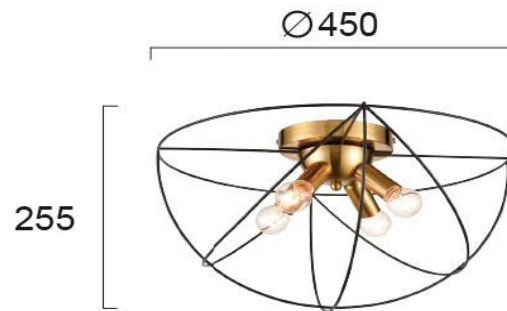

Product Datasheet

Code	4251900
Description	Ceiling Lamp Atom
Family	ATOM
Type	CEILING
Type of Lamp	E14
Watt	4 x MAX 40W
Volt	220-240 VAC
Hertz	50-60 Hz
Class	I
IP	IP20
Environment	Indoor
Color	BLACK / GOLD
Material	PLATED STEEL
Length	D:450
Height	H:255
Width	