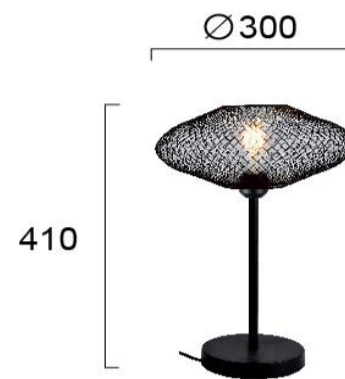

Product Datasheet

Code	4251700
Description	Table Lamp Electra
Family	ELECTRA
Type	TABLE LAMPS
Type of Lamp	E27
Watt	1 x MAX 40W
Volt	220-240 VAC
Hertz	50-60 Hz
Class	Class II
IP	IP20
Environment	Indoor
Color	BLACK
Material	ELECTROSTATIC PAINTED STEEL
Length	D:300
Height	H:410
Width	