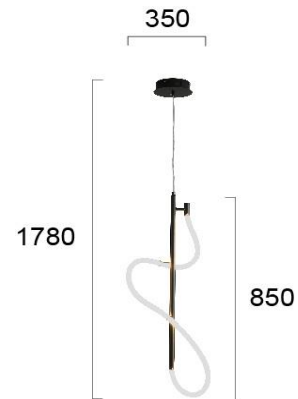

Product Datasheet

Code	4251301
Description	Pendant Lamp Black ANNETE
Family	ANNETE
Type	PENDANT
Type of Lamp	LED module
Watt	30W
Volt	220-240 VAC
Hertz	50-60 Hz
Class	Class II
IP	IP20
Environment	Indoor
Color	BLACK
Material	ELECTROSTATIC PAINTED STEEL/SILICON
Length	L:350
Height	H:1780
Width	
Kelvin	3000K
Lumen	2400 Lm
Beam Angle	CRI>80
Dimmable	Non-Dimmable