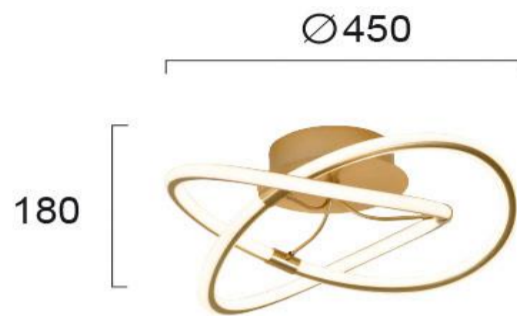

Product Datasheet

Code	4250900
Description	Ceiling Lamp Lorra
Family	LORRA
Type	CEILING
Type of Lamp	LED module
Watt	54W
Volt	220-240 VAC
Hertz	50-60 Hz
Class	II
IP	IP20
Environment	Indoor
Color	GOLD
Material	ALUMINIUM / STEEL / SILICON
Length	D:450
Height	H:180
Width	
Kelvin	3000K
Lumen	2000 Lm
Beam Angle	CRI 83
Dimmable	Non-Dimmable