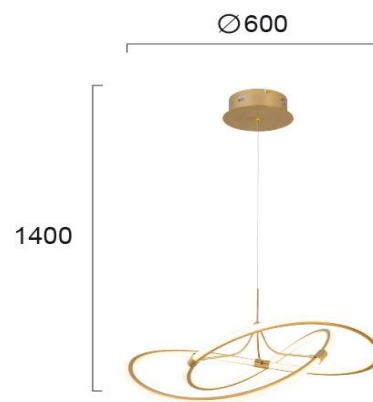

Product Datasheet

Code	4250800
Description	Pendant Light Lorra
Family	LORRA
Type	PENDANT
Type of Lamp	LED module
Watt	58W
Volt	220-240 VAC
Hertz	50-60 Hz
Class	II
IP	IP20
Environment	Indoor
Color	GOLD
Material	ALUMINIUM / STEEL / SILICON
Length	D:600
Height	H:1400
Width	
Kelvin	3000K
Lumen	3000 Lm
Beam Angle	CRI 84
Dimmable	Non-Dimmable