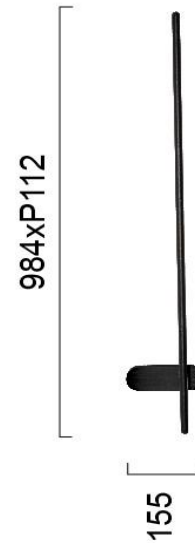

Product Datasheet

Code	4249400
Description	Wall Lamp Felix
Family	FELIX
Type	WALL LIGHTS
Type of Lamp	LED module
Watt	12W
Volt	220-240 VAC
Hertz	50-60 Hz
Class	I
IP	IP20
Environment	Indoor
Color	SAND BLACK
Material	ELECTROSTATIC PAINTED ALUMINIUM
Length	L:55
Height	H:985
Width	P:112
Kelvin	3000K
Lumen	720 Lm
Beam Angle	Beam angle 60*/ CRI>80
Dimmable	Non-Dimmable