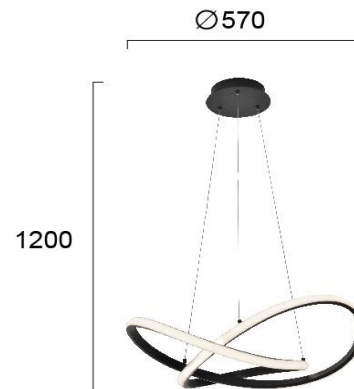

Product Datasheet

Code	4247800
Description	Pendant Luminaire SIGMA
Family Name	SIGMA
Type	PENDANT
Lampholder	LED module
Watt	40W
Voltage	220-240 VAC
Hertz	50-60 Hz
Class	Class II
Enviroment	Indoor
IP	IP20