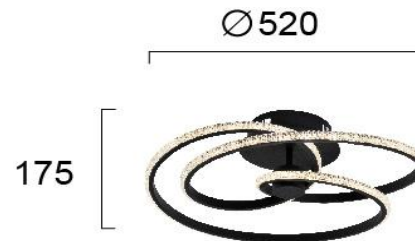

Product Datasheet

Code	4247500
Description	Ceiling Luminaire BERLIN
Family Name	BERLIN
Type	CEILING
Lampholder	LED module
Watt	40W
Voltage	220-240 VAC
Hertz	50-60 Hz
Class	Class I
Enviroment	Indoor
IP	IP20