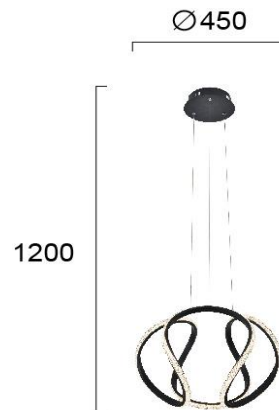

Product Datasheet

Code	4247400
Description	Pendant Lamp BERLIN
Family Name	BERLIN
Type	PENDANT
Lampholder	LED module
Watt	40W
Voltage	220-240 VAC
Hertz	50-60 Hz
Class	Class II
Enviroment	Indoor
IP	IP20