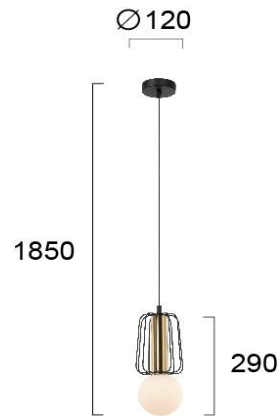

Product Datasheet

Code	4247200
Description	Pendant Lamp FEDRA
Family Name	FEDRA
Type	PENDANT
Lampholder	G9
Watt	1 x Max 25W
Voltage	220-240 VAC
Hertz	50-60 Hz
Class	Class II
Enviroment	INDOOR
IP	IP20

VIOKEF LIGHTING