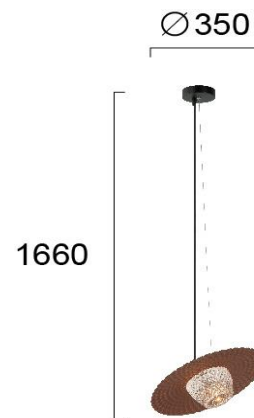

Product Datasheet

Code	4246601
Description	Pendant Lamp Coffee CARMEN
Family Name	CARMEN
Type	PENDANT
Lampholder	G9
Watt	1 x Max 25W
Voltage	220-240 VAC
Hertz	50-60 Hz
Class	Class II
Enviroment	INDOOR
IP	IP20