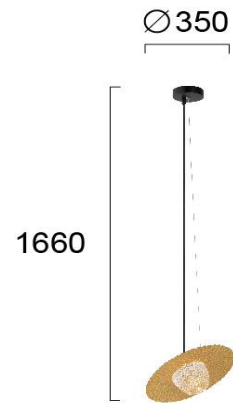

Product Datasheet

Code	4246600
Description	Pendant Lamp Gold CARMEN
Family Name	CARMEN
Type	PENDANT
Lampholder	G9
Watt	1 x Max 25W
Voltage	220-240 VAC
Hertz	50-60 Hz
Class	Class II
Enviroment	INDOOR
IP	IP20