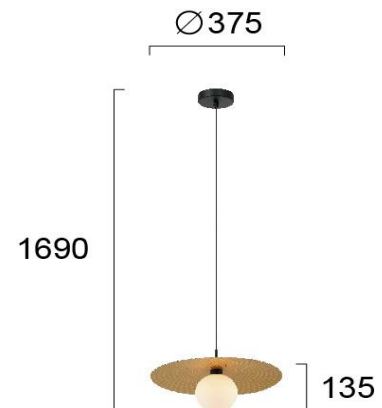

Product Datasheet

Code	4246500
Description	Pendant Lamp Gold NINA
Family Name	NINA
Type	PENDANT
Lampholder	G9
Watt	1 x Max 25W
Voltage	220-240 VAC
Hertz	50-60 Hz
Class	Class II
Enviroment	INDOOR
IP	IP20