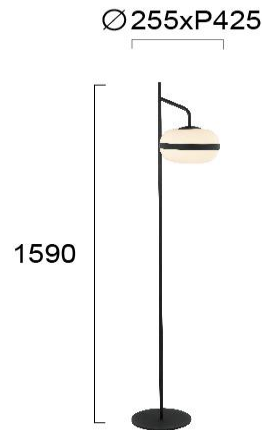

Product Datasheet

Code	4245600
Description	Floor lamp PALMA
Family Name	PALMA
Type	FLOOR
Lampholder	E27
Watt	1 x Max 40W
Voltage	220-240 VAC
Hertz	50-60 Hz
Class	Class II
Enviroment	INDOOR
IP	IP20

VIOKEF LIGHTING