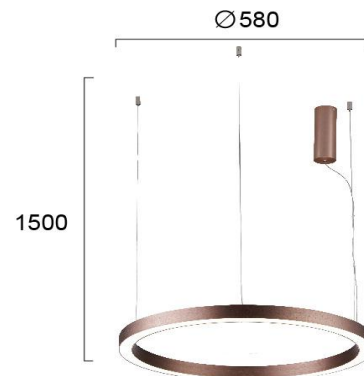

Product Datasheet

Code	4244500
Description	Pendant Lamp D:580 CHOCO
Family Name	CHOCO
Type	PENDANT
Lampholder	LED module
Watt	48W
Voltage	220-240 VAC
Hertz	50-60 Hz
Class	Class II
Enviroment	Indoor
IP	IP20

VIOKEF LIGHTING

Filiati Str, P.O Box28 Gr 19441 Koropi Greece
T: +302106626495 E: inquiry@viokef.com W: www.viokef.com