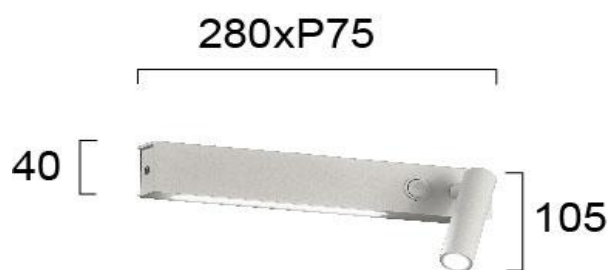

Product Datasheet

Code	4243500
Description	Wall Lamp Molly
Family	MOLLY
Type	WALL LIGHTS
Type of Lamp	LED MODULE
Watt	LED 6W + LED 3W
Volt	220-240 VAC
Hertz	50-60 Hz
Class	I
IP	IP20
Environment	INDOOR
Color	SANDY WHITE
Material	ELECTROSTATIC PAINTED ALUMINIUM
Length	L:280
Height	H:40
Width	P:75
Kelvin	3000K
Lumen	855 Lm
Beam Angle	BEAM ANGLE 120*/180*, CRI>80
Dimmable	NON-DIMMABLE