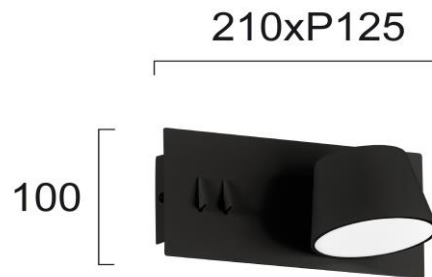

Product Datasheet

Code	4243400
Description	Wall Lamp Sam
Family	SAM
Type	WALL LIGHTS
Type of Lamp	LED MODULE
Watt	LED 6W + LED 18W
Volt	220-240 VAC
Hertz	50-60 Hz
Class	I
IP	IP20
Environment	INDOOR
Color	SANDY BLACK
Material	ELECTROSTATIC PAINTED ALUMINIUM
Length	L:210
Height	H:100
Width	P:125
Kelvin	3000K
Lumen	1620 Lm
Beam Angle	BEAM ANGLE 120*/180*, CRI>80
Dimmable	NON-DIMMABLE