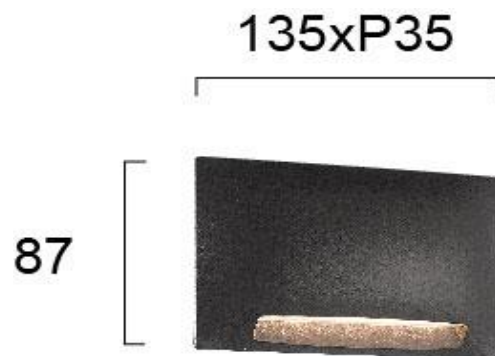

Product Datasheet

Code	4243201
Description	Wall Lamp L:135 Dark Grey Mode
Family	MODE
Type	WALL LIGHTS
Type of Lamp	LED MODULE
Watt	3W
Volt	220-240 VAC
Hertz	50-60 Hz
Class	I
IP	IP65
Environment	OUTDOOR
Color	DARK GREY
Material	ALUMINIUM
Length	L:135
Height	H:87
Width	P:35
Kelvin	3000K
Lumen	218 Lm
Beam Angle	BEAM ANGLE 80*/ CRI>80
Dimmable	NON-DIMMABLE