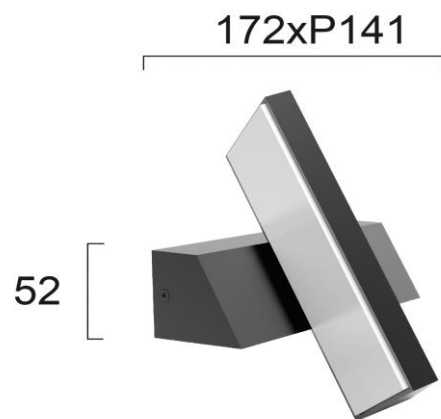

Product Datasheet

Code	4242800
Description	Wall Lamp Casteo
Family	CASTEO
Type	WALL LIGHTS
Type of Lamp	LED MODULE
Watt	LED 13W
Volt	220-240 VAC
Hertz	50-60 Hz
Class	I
IP	IP65
Environment	OUTDOOR
Color	DARK GREY
Material	PC / ALUMINIUM
Length	L:172
Height	H:52
Width	P:141
Kelvin	3000K
Lumen	650 Lm
Beam Angle	BEAM ANGLE 130*
Dimmable	NON-DIMMABLE