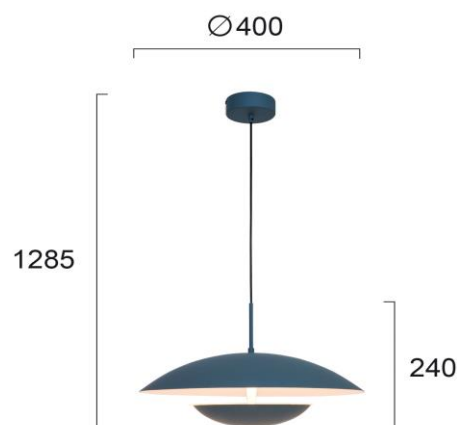

Product Datasheet

Code	4242201
Description	Pendant Grey Monica
Family	MONICA
Type	PENDANT
Type of Lamp	LED MODULE
Watt	16W
Volt	220-240 VAC
Hertz	50-60 Hz
Class	II
IP	IP20
Environment	INDOOR
Color	GREY / WHITE
Material	ELECTROSTATIC PAINTED STEEL
Length	D:400
Height	H:1285
Width	
Kelvin	3000K
Lumen	955 Lm
Beam Angle	
Dimmable	NON-DIMMABLE