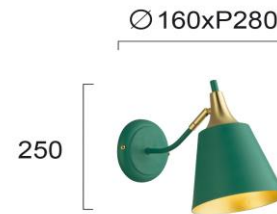

Product Datasheet

Code	4241600
Description	Wall Lamp Menta
Family	MENTA
Type	WALL LIGHTS
Type of Lamp	E27
Watt	MAX 42W
Volt	220-240 VAC
Hertz	50-60 Hz
Class	I
IP	IP20
Environment	INDOOR
Color	GREEN / GOLD
Material	ELECTROSTATIC PAINTED STEEL
Length	D:160
Height	H:250
Width	P:280