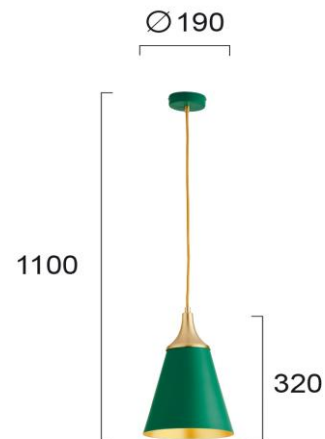

Product Datasheet

| | |
|---------------------|-----------------------------|
| Code | 4241500 |
| Description | Pendant Lamp D:190 Menta |
| Family | MENTA |
| Type | PENDANT |
| Type of Lamp | E27 |
| Watt | MAX 42W |
| Volt | 220-240 VAC |
| Hertz | 50-60 Hz |
| Class | I |
| IP | IP20 |
| Environment | INDOOR |
| Color | GREEN / GOLD |
| Material | ELECTROSTATIC PAINTED STEEL |
| Length | D:190 |
| Height | H:1100 |
| Width | |