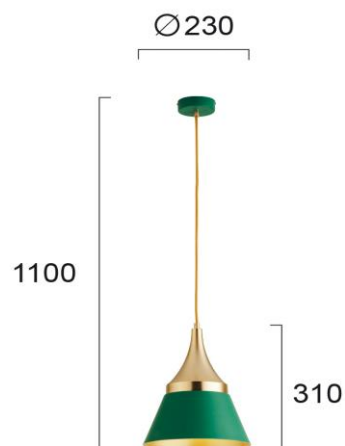

Product Datasheet

Code	4241400
Description	Pendant Lamp D:230 Menta
Family	MENTA
Type	PENDANT
Type of Lamp	E27
Watt	MAX 42W
Volt	220-240 VAC
Hertz	50-60 Hz
Class	I
IP	IP20
Environment	INDOOR
Color	GREEN / GOLD
Material	ELECTROSTATIC PAINTED STEEL
Length	D:230
Height	H:1100
Width	