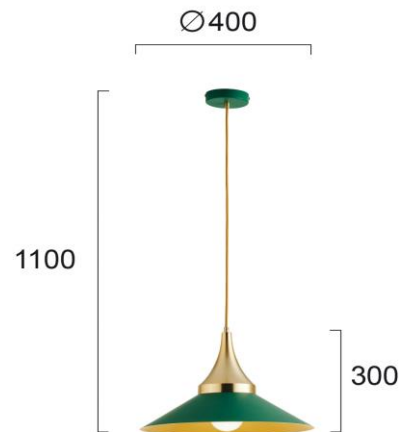

Product Datasheet

Code	4241300
Description	Pendant Lamp D:400 Menta
Family	MENTA
Type	PENDANT
Type of Lamp	E27
Watt	MAX 42W
Volt	220-240 VAC
Hertz	50-60 Hz
Class	I
IP	IP20
Environment	INDOOR
Color	GREEN / GOLD
Material	ELECTROSTATIC PAINTED STEEL
Length	D:400
Height	H:1100
Width	