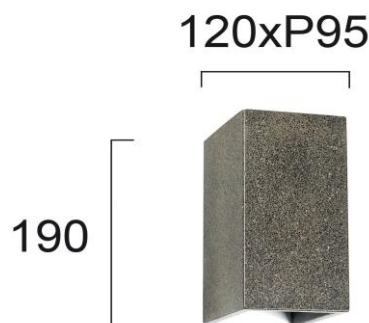

Product Datasheet

Code	4240901
Description	Wall Lamp Black Trick
Family	TRICK
Type	WALL LIGHTS
Type of Lamp	LED MODULE
Watt	LED 12W
Volt	220-240 VAC
Hertz	50-60 Hz
Class	I
IP	IP65
Environment	OUTDOOR
Color	BLACK SANDYSTONE COLOR
Material	CONCRETE
Length	L:120
Height	H:190
Width	P:95
Kelvin	3000K
Lumen	722 Lm
Beam Angle	ADJUSTABLE BEAM ANGLE 0-75*, CRI>80
Dimmable	NON-DIMMABLE