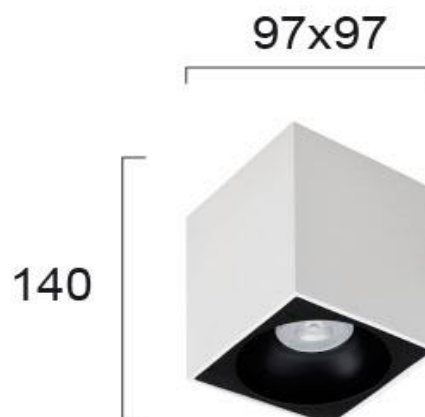

Product Datasheet

Code	4240700
Description	Ceiling Luminaire Square Jhonny
Family	JHONNY
Type	SPOTLIGHTS
Type of Lamp	GU10
Watt	MAX 35W
Volt	220-240 VAC
Hertz	50-60 Hz
Class	I
IP	IP20
Environment	INDOOR
Color	WHITE / BLACK
Material	ALUMINIUM
Length	L:97
Height	H:140
Width	W:97