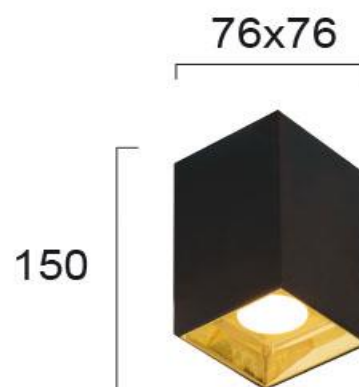

Product Datasheet

Code	4240501
Description	Ceiling Luminaire Square Glam
Family	GLAM
Type	SPOTLIGHTS
Type of Lamp	LED MODULE
Watt	LED 12W
Volt	220-240 VAC
Hertz	50-60 Hz
Class	II
IP	IP20
Environment	INDOOR
Color	BLACK / GOLD
Material	ALUMINIUM
Length	L:76
Height	H:150
Width	W:76
Kelvin	3000K
Lumen	800 Lm
Beam Angle	BEAM ANGLE 30*, CRI>80
Dimmable	NON-DIMMABLE