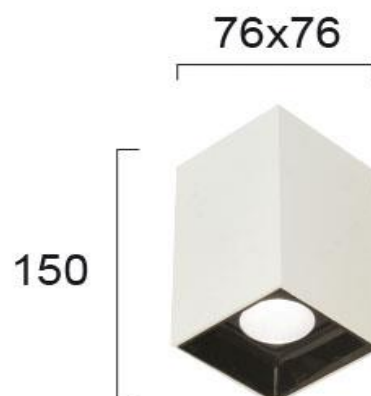

Product Datasheet

Code	4240500
Description	Ceiling Luminaire Square Glam
Family	GLAM
Type	SPOTLIGHTS
Type of Lamp	LED MODULE
Watt	LED 12W
Volt	220-240 VAC
Hertz	50-60 Hz
Class	II
IP	IP20
Environment	INDOOR
Color	WHITE / BLACK
Material	ALUMINIUM
Length	L:76
Height	H:150
Width	W:76
Kelvin	3000K
Lumen	800 Lm
Beam Angle	BEAM ANGLE 30*, CRI>80
Dimmable	Non-Dimmable