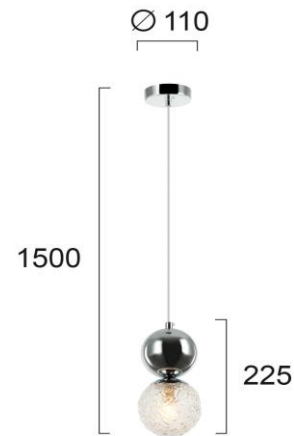

Product Datasheet

Code	4239000
Description	Pendant Sylia
Family	SYLIA
Type	PENDANT
Type of Lamp	G9 LED
Watt	MAX 5W
Volt	220-240 VAC
Hertz	50-60 Hz
Class	I
IP	IP20
Environment	INDOOR
Color	CLEAR GLASS / CHROME
Material	GLASS / PLATED STEEL
Length	D:110
Height	H:1500
Width	