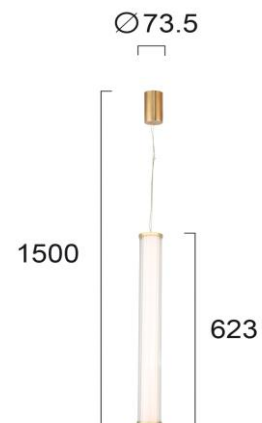

Product Datasheet

Code	4237700
Description	Pendant Lamp Frida
Family	FRIDA
Type	PENDANT
Type of Lamp	LED MODULE
Watt	23W
Volt	220-240 VAC
Hertz	50-60 Hz
Class	I
IP	IP20
Environment	INDOOR
Color	GOLD
Material	PLATED STEEL
Length	D:73,5
Height	H:1500
Width	
Kelvin	3000K
Lumen	1718 Lm
Beam Angle	BEAM ANGLE 120*, CRI>80
Dimmable	NON-DIMMABLE