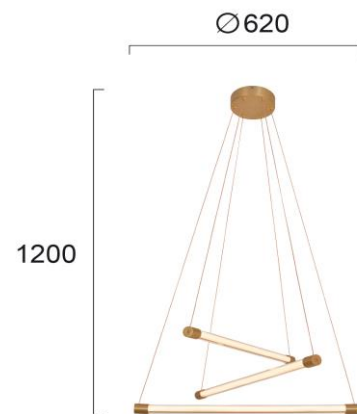

Product Datasheet

Code	4237500
Description	3/Lights Pendant Abba
Family	ABBA
Type	PENDANT
Type of Lamp	LED MODULE
Watt	30W
Volt	220-240 VAC
Hertz	50-60 Hz
Class	II
IP	IP20
Environment	INDOOR
Color	BRUSHED GOLD
Material	ALUMINIUM
Length	D:620
Height	H:1200
Width	
Kelvin	3000K
Lumen	1500 Lm
Beam Angle	BEAM ANGLE 120*
Dimmable	NON-DIMMABLE