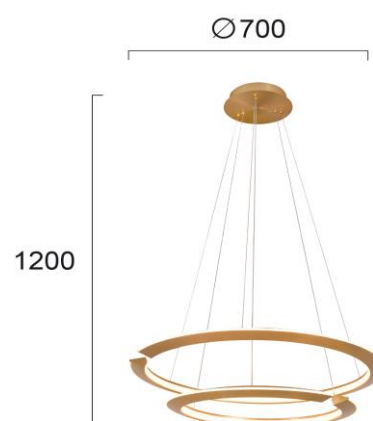

Product Datasheet

Code	4237400
Description	Pendant Lamp D:700 Merlin
Family	MERILIN
Type	PENDANT
Type of Lamp	LED MODULE
Watt	72W
Volt	220-240 VAC
Hertz	50-60 Hz
Class	II
IP	IP20
Environment	INDOOR
Color	BRUSHED GOLD
Material	ALUMINIUM
Length	D:700
Height	H:1200
Width	
Kelvin	3000K
Lumen	3600 Lm
Beam Angle	BEAM ANGLE 120*
Dimmable	NON-DIMMABLE