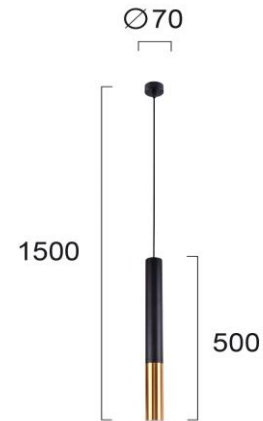

Product Datasheet

Code	4236600
Description	Pendant Light Max
Family	MAX
Type	PENDANT
Type of Lamp	GU10
Watt	MAX 30W
Volt	220-240 VAC
Hertz	50-60 Hz
Class	I
IP	IP20
Environment	INDOOR
Color	MATT BLACK / ANTIQUE OXYDE
Material	ELECTROSTATIC PAINTED STEEL
Length	D:70
Height	H:1500
Width	